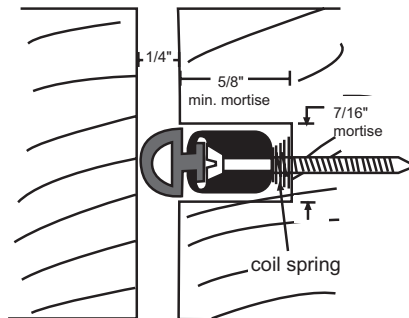

143NA
143NDKB
Neoprene

#6 SMS Furnished.

143SA
143SDKB
Silicone