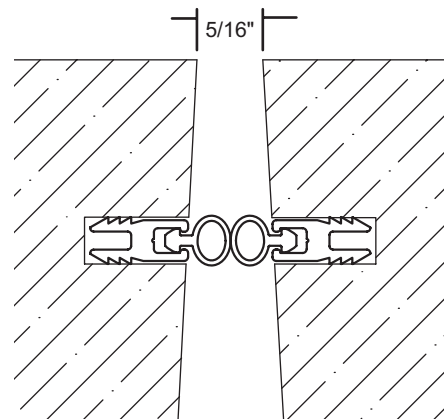

136N
136NDKB
NGP-TPV

Mortise Dimensions $\frac{7}{16}$ " Wide x
Desired Depth. #2 SMS Furnished.

136S
136SDKB
Silicone

136P
136PDKB
Polypropylene Pile

Mortise Dimensions $\frac{7}{16}$ " Wide
x Desired Depth. #2 SMS
Furnished.

A635
Nylon Brush

Order as **Set** to Receive Two Pieces
Maximum Length 108"

151N
NGP-TPV

151S
Silicone

151V
vinyl

Mortise Dimensions $\frac{7}{32}$ " Wide x $\frac{1}{2}$ "
Order as **Set** to Receive Two Pieces
Maximum Length 108"