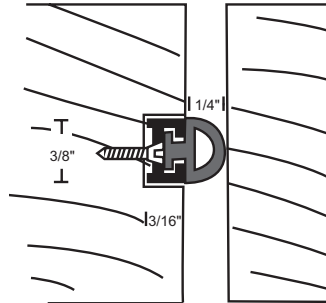

Nylon Brush, Pile, and Vinyl are Gray
Neoprene, NGP-TPV & Silicone
are Black*

*Specify Black Brush if Desired

116N
116NDKB
Neoprene

Mortise Dimensions $\frac{3}{4}$ " Wide
x Desired Depth.
#6 X $\frac{3}{4}$ " SMS Furnished.

136N
136NDKB
NGP-TPV

Mortise Dimensions $\frac{7}{16}$ " Wide x
Desired Depth. #2 SMS Furnished.

136S
136SDKB
Silicone

136P
136PDKB
Polypropylene Pile

Mortise Dimensions $\frac{7}{16}$ " Wide
x Desired Depth. #2 SMS
Furnished.

A635
Nylon Brush

Order as **Set** to Receive Two Pieces
Maximum Length 108"

151N
NGP-TPV

151S
Silicone

151V
vinyl

Mortise Dimensions $\frac{7}{32}$ " Wide x $\frac{1}{2}$ "
Order as **Set** to Receive Two Pieces
Maximum Length 108"