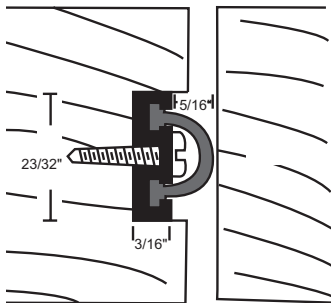

Nylon Brush, Pile, and Vinyl are Gray
Neoprene, NGP-TPV & Silicone
are Black*

*Specify Black Brush if Desired

116N
116NDKB
Neoprene

Mortise Dimensions $\frac{3}{4}$ " Wide
x Desired Depth.
#6 X $\frac{3}{4}$ " SMS Furnished.

136N
136NDKB
NGP-TPV

Mortise Dimensions $\frac{7}{16}$ " Wide x
Desired Depth. #2 SMS Furnished.

136S
136SDKB
Silicone

136P
136PDKB
Polypropylene Pile

Mortise Dimensions $\frac{7}{16}$ " Wide
x Desired Depth. #2 SMS
Furnished.

A635
Nylon Brush

Order as **Set** to Receive Two Pieces
Maximum Length 108"

151N
NGP-TPV

151S
Silicone

151V
vinyl

Mortise Dimensions $\frac{7}{32}$ " Wide x $\frac{1}{2}$ "
Order as **Set** to Receive Two Pieces
Maximum Length 108"