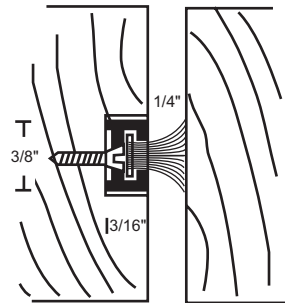

Nylon Brush, Pile, and Vinyl are Gray
Neoprene, NGP-TPV & Silicone
are Black*

*Specify Black Brush if Desired

116N
116NDKB
Neoprene

Mortise Dimensions $\frac{3}{4}$ " Wide
x Desired Depth.
#6 X $\frac{3}{4}$ " SMS Furnished.

136N
136NDKB
NGP-TPV

Mortise Dimensions $\frac{7}{16}$ " Wide x
Desired Depth. #2 SMS Furnished.

136S
136SDKB
Silicone

136P
136PDKB
Polypropylene Pile

Mortise Dimensions $\frac{7}{16}$ " Wide
x Desired Depth. #2 SMS
Furnished.

A635
Nylon Brush

Order as **Set** to Receive Two Pieces
Maximum Length 108"

151N
NGP-TPV

151S
Silicone

151V
vinyl

Mortise Dimensions $\frac{7}{32}$ " Wide x $\frac{1}{2}$ "
Order as **Set** to Receive Two Pieces
Maximum Length 108"