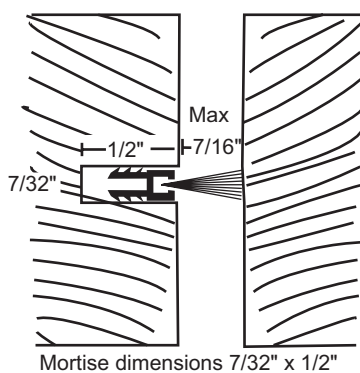

136N
136NDKB
NGP-TPV

Mortise Dimensions $\frac{7}{16}$ " Wide x
Desired Depth. #2 SMS Furnished.

136S
136SDKB
Silicone

136P
136PDKB
Polypropylene Pile

Mortise Dimensions $\frac{7}{16}$ " Wide
x Desired Depth. #2 SMS
Furnished.

A635
Nylon Brush

Order as **Set** to Receive Two Pieces
Maximum Length 108"

151N
NGP-TPV

151S
Silicone

151V
vinyl

Mortise Dimensions $\frac{7}{32}$ " Wide x $\frac{1}{2}$ "
Order as **Set** to Receive Two Pieces
Maximum Length 108"