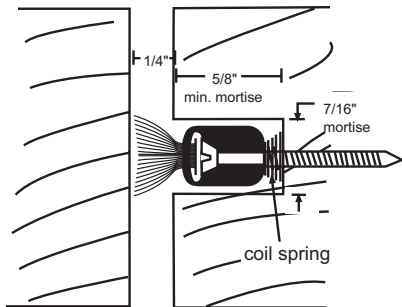

MORTISED ASTRAGALS

143PA
143PDKB
Polypropylene Pile

#6 SMS Furnished.